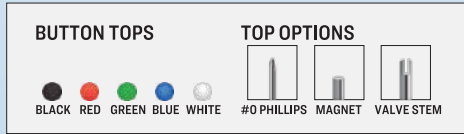

FREE ABOVE CLIP IMPRINT!
\$0.40/PC VALUE

POCKET PARTNER™ ROUND HANDLES AND POCKET CLIP.

HANDLE OPTIONS

BIG JAKE™ A BIGGER HANDLE FOR A BIGGER GRIP.

HANDLE OPTIONS

2098 6FT. CARABINER TAPE MEASURE

Metal tape with inch and metric markings.

COLOR OPTIONS

2044 6-IN-1 SCREWDRIVER

Heavy duty screwdriver includes two dual ended bits. #1 & #2 Phillips, and 3/16" & 1/4" Slotted, reversible carbon steel shaft doubles as a 1/4" and 5/16" hex driver.

COLOR OPTIONS

1270 6-IN-1 OMEGA PEN

Level, ruler, screwdriver bits, stylus top and pen all in one. Plastic body, twist action design, blue ink. Includes 1 bonus ink refill.

2024 AMBIDEXTROUS UTILITY SCISSORS

Stainless steel construction, serrated edge blades. Jar lid opener/gripper. Magnetic plastic blade sheath.

COLOR OPTIONS

2537 BOTTLE CAP SHAPED BOTTLE OPENER

Plastic bottle cap shaped bottle opener for both twist off and pop top bottles. Magnetic back. Fits in the palm of your hand.